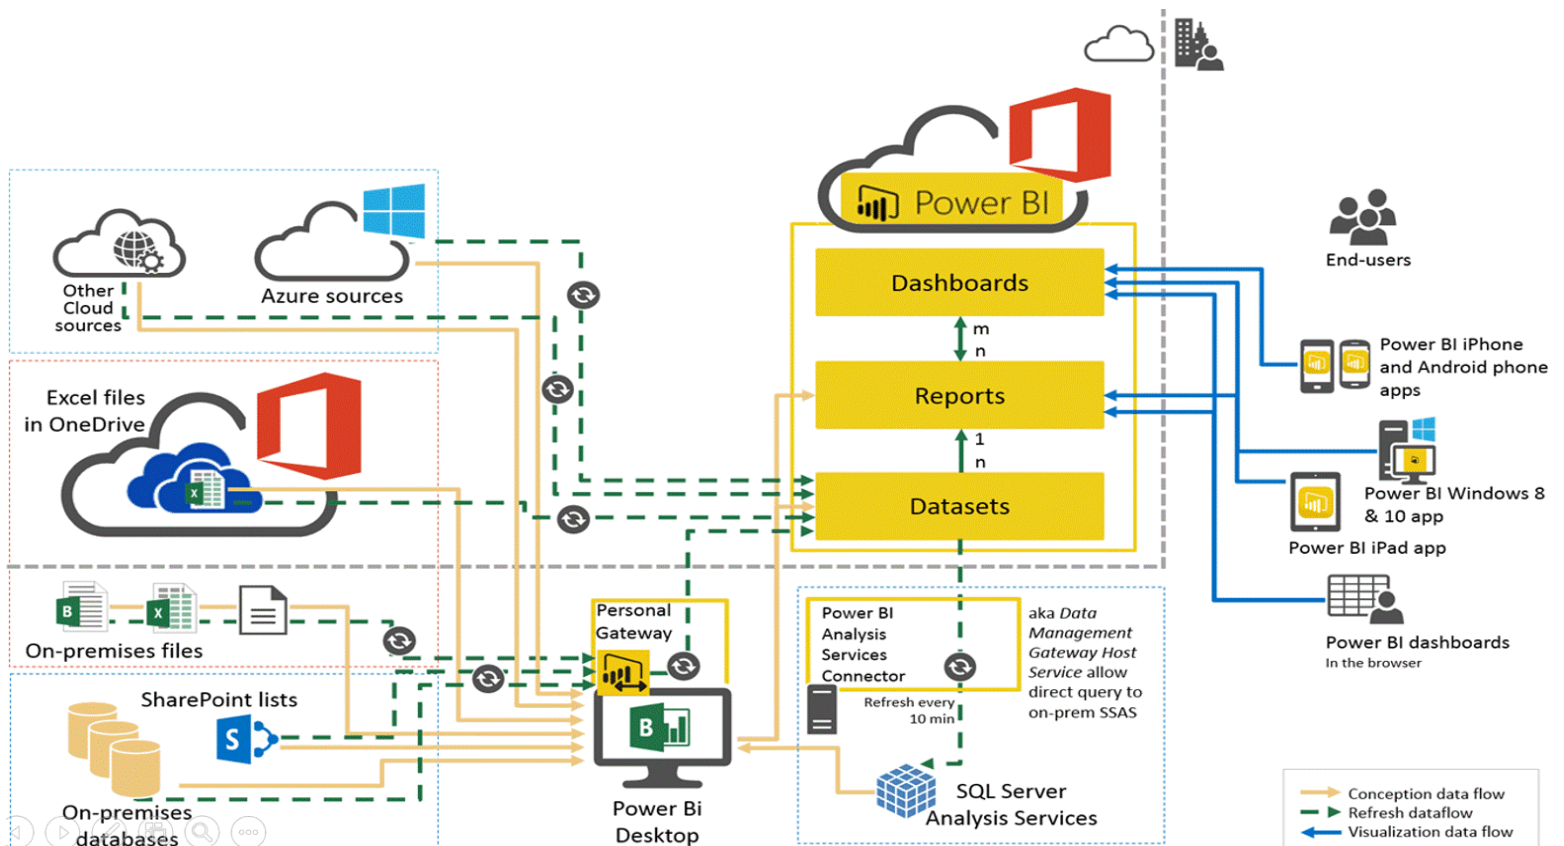

Benefits

Focus on what matters [to you] ~~focus~~

By clearing the clutter

Stay in the know

With real-time data

Spot trends as they happen

With insights

Push your business further

Competitive advantage

Focus on What Matters

Understand where you are now and what really matters.

Stay in The Know

As your business changes, your data changes. You need the most current data to make the most informed decisions.

Spot Trends

A picture says a 1000 word; visual presentations of your data show trends, how your actions are aligning to your goals & objectives.

Push Your Business Further

You have a business to run and need to provide that service or product better than every other business.

Our BI applications solutions provide

- fast and easy access to your data
- a live 360° view of your business
- data discovery and exploration
- insights from any device
- collaboration across your organization
- anyone to visualize and analyze data

KAT Enterprise is US based Information Technology & Software Services Company with offices in US and India. We work with clients in Finance and Insurance, Manufacturing, Healthcare, Retail and Federal Governments with their key business and Technology challenges.